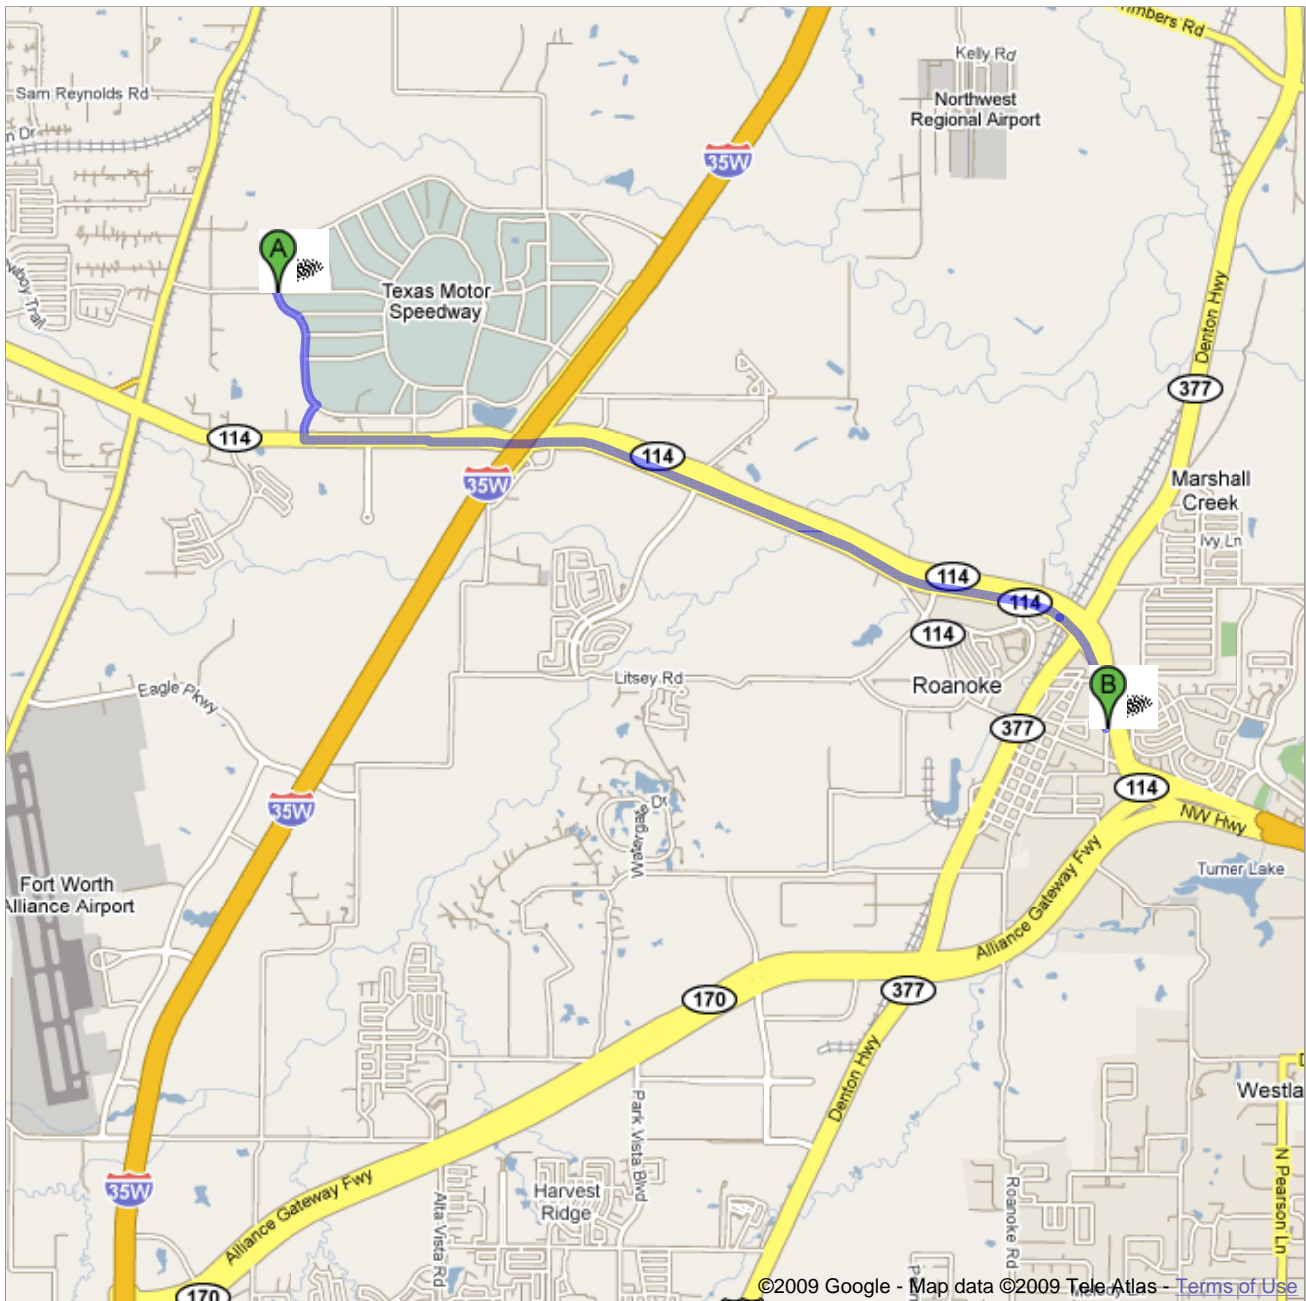

### Directions to Best Western Roanoke Inn & Suites

337 Dorman Rd, Roanoke, TX 76262-9129 - (817) 490-9595

**5.8 mi – about 13 mins**

TMS to Host Hotel (Best Western Roanoke Inn & Suites)

 **Victory Circle**

1.

go 0.7 mi  
total 0.7 mi

Head **south** on **Victory Circle** toward **Andretti Ave**  
About 2 mins

2. Turn **right** at **Jarrett Dr**

go 0.2 mi  
total 0.9 mi

3. Turn **left** at **TX-114**  
About 9 mins

go 4.5 mi  
total 5.4 mi

4. Slight **right** toward **Dorman Rd**

go 0.2 mi  
total 5.6 mi

5. Continue straight onto **Dorman Rd**  
Destination will be on the right  
About 1 min

go 0.3 mi  
total 5.8 mi

other events may cause conditions to differ from the map results, and you should plan your route accordingly. You must obey all signs or notices regarding your route.

Map data ©2009 , Tele Atlas