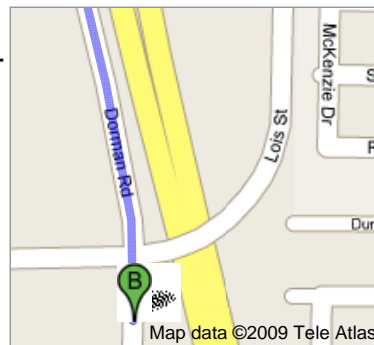

These directions are for planning purposes only. You may find that construction projects, traffic, weather, or