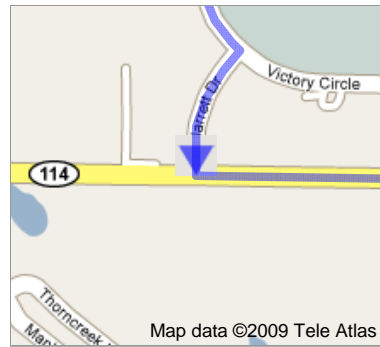

### Directions to Best Western Roanoke Inn & Suites

337 Dorman Rd, Roanoke, TX 76262-9129 - (817) 490-9595

**5.8 mi – about 13 mins**

TMS to Host Hotel (Best Western Roanoke Inn & Suites)

 **Victory Circle**

1.

go 0.7 mi  
total 0.7 mi

Head **south** on **Victory Circle** toward **Andretti Ave**  
About 2 mins

2. Turn **right** at **Jarrett Dr**

go 0.2 mi  
total 0.9 mi

3. Turn **left** at **TX-114**  
About 9 mins

go 4.5 mi  
total 5.4 mi

4. Slight **right** toward **Dorman Rd**

go 0.2 mi  
total 5.6 mi

5. Continue straight onto **Dorman Rd**  
Destination will be on the right  
About 1 min

go 0.3 mi  
total 5.8 mi