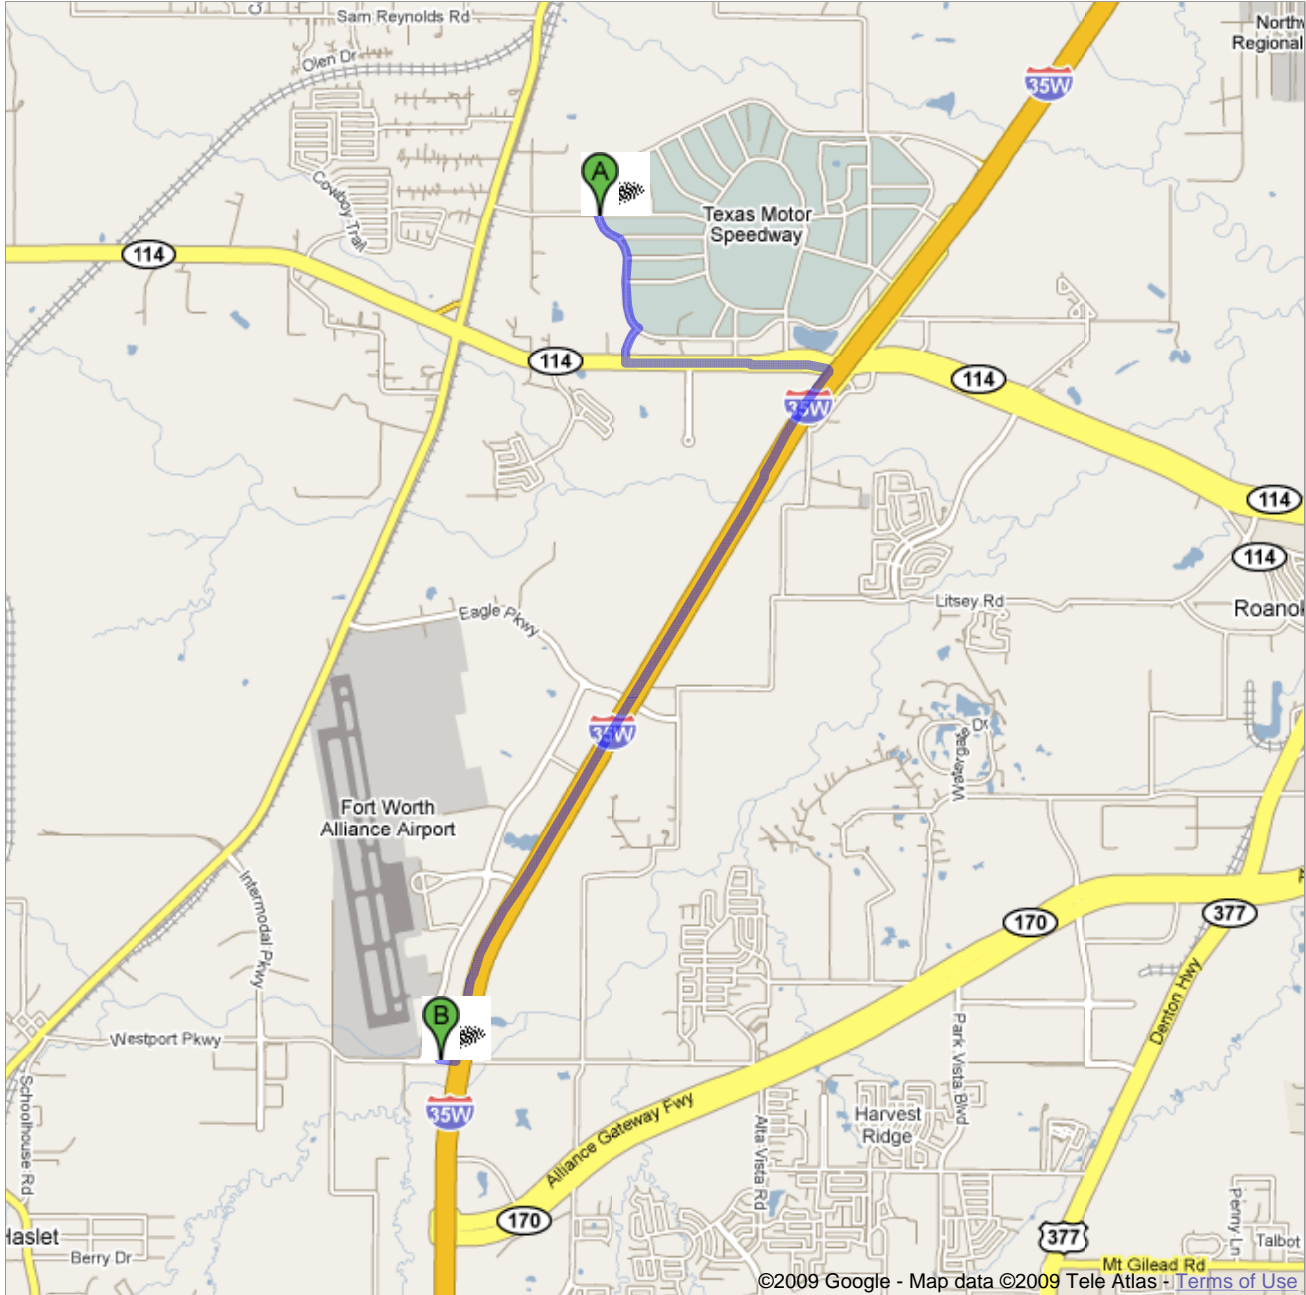

Directions to Westport Pkwy 6.3 mi – about 11 mins

TMS to Snoty Pig Cafe (Breakfast) The Cafe is on the North Side of Westport Pkwy

 Victory Circle

1.

go 0.7 mi
total 0.7 mi

Head **south** on **Victory Circle** toward **Andretti Ave**
About 2 mins

 2. Turn **right** at **Jarrett Dr**

go 0.2 mi
total 0.9 mi

 3. Turn **left** at **TX-114**
About 3 mins

go 1.0 mi
total 1.9 mi

 4. Take the ramp onto **I-35W S**
About 4 mins

go 3.3 mi
total 5.1 mi

5. Take exit **66** toward **Westport Pkwy**

go 0.4 mi
total 5.5 mi

6. Merge onto **N Fwy**
About 2 mins

go 0.8 mi
total 6.3 mi

 7. Turn **right** at **Westport Pkwy**
Destination will be on the right

go 482 ft
total 6.3 mi

 Westport Pkwy

These directions are for planning purposes only. You may find that construction projects, traffic, weather, or other events may cause conditions to differ from the map results, and you should plan your route accordingly. You must obey all signs or notices regarding your route.

Map data ©2009 , Tele Atlas